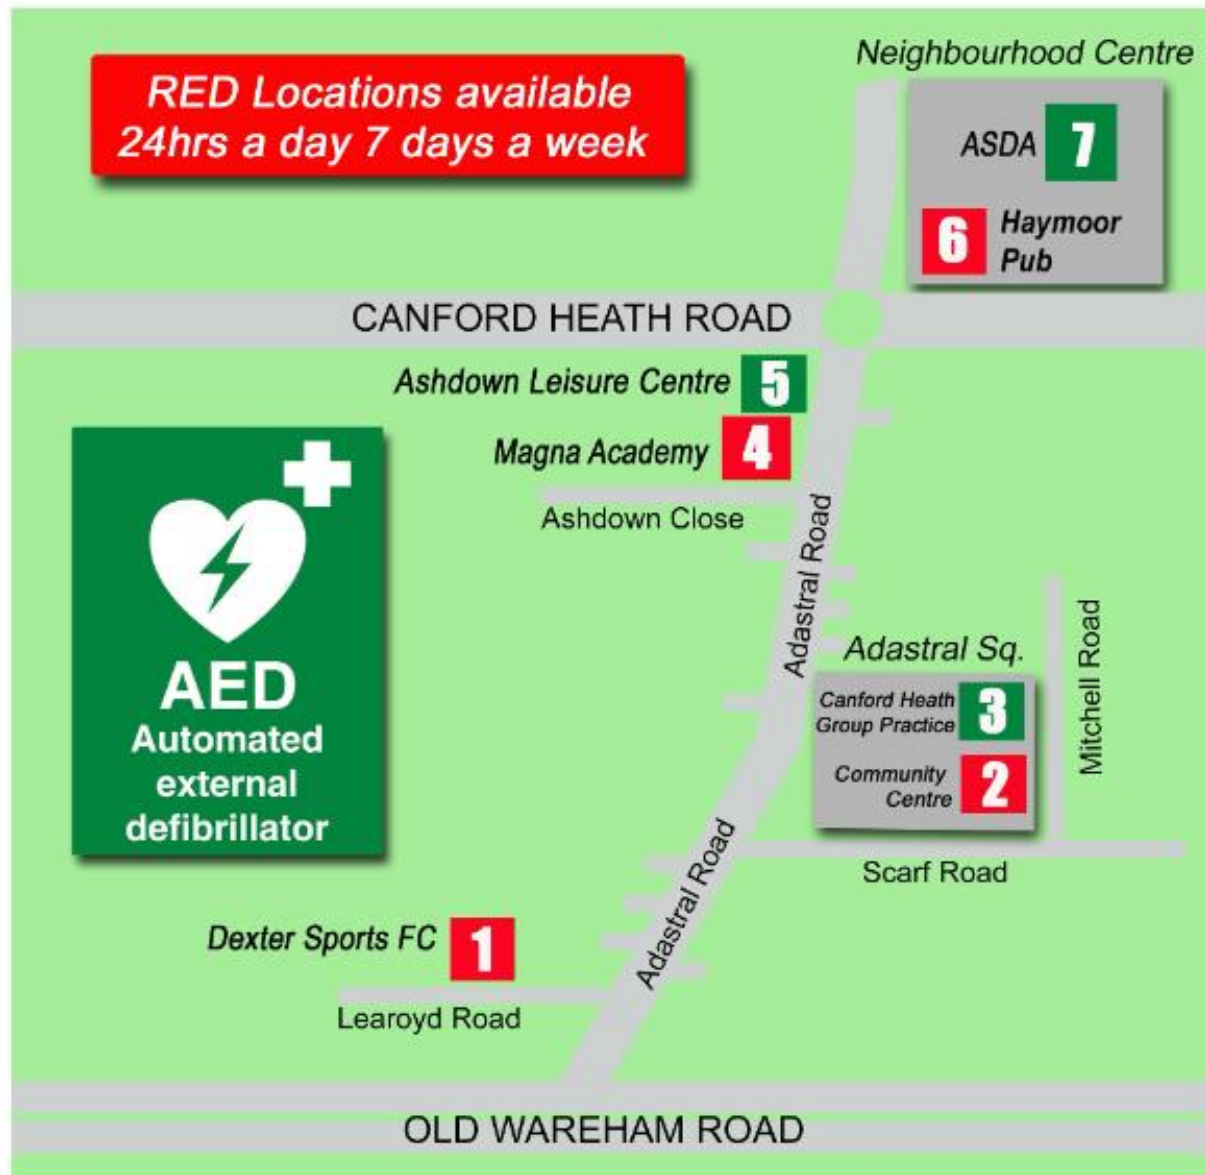

EMERGENCY

Community Defibrillators

- 1** Dexter Sports FC, Learoyd Road - External 24/7
- 2** The Community Centre, Mitchell Rd - External 24/7
- 3** Canford Heath Group Practice - Mon - Fri 8am - 6.30pm (except Bank Holidays)
- 4** Magna Academy - External 24/7
- 5** Ashdown Leisure Centre - Mon - Fri 7am - 10pm / Sat/Sun 8am - 6pm
- 6** The Haymoor Pub - External 24/7
- 7** ASDA Supermarket - Mon - Sat 8am - 11pm / Sun 10am - 4pm