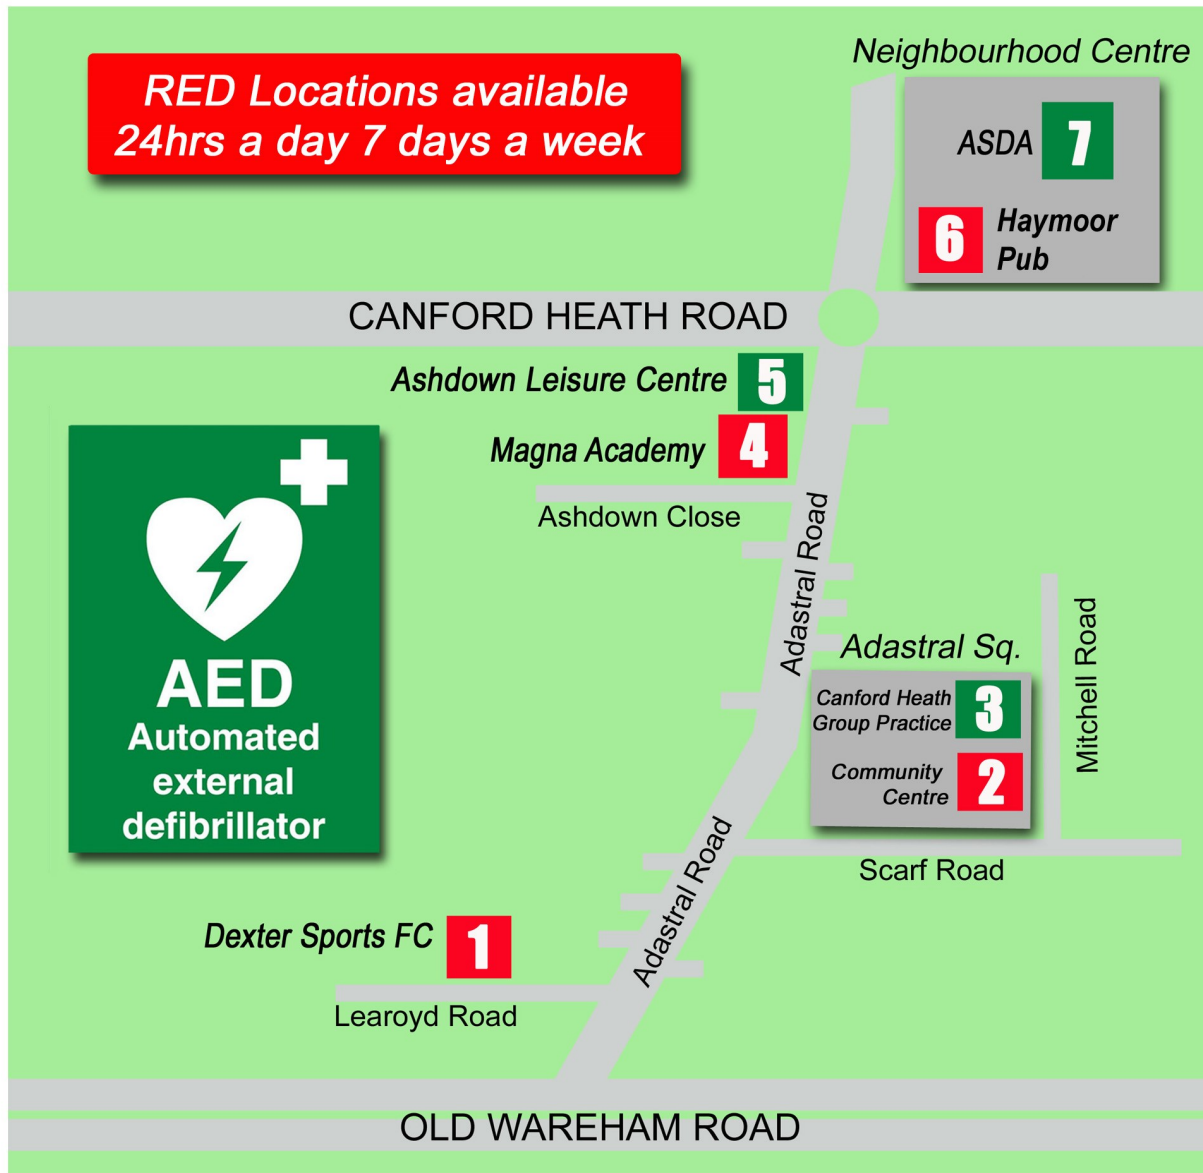

# EMERGENCY

## Community Defibrillators

- 1** Dexter Sports FC, Learoyd Road - External 24/7
- 2** The Community Centre, Mitchell Rd - External 24/7
- 3** Canford Heath Group Practice - Mon - Fri 8am - 6.30pm (except Bank Holidays)
- 4** Magna Academy - External 24/7
- 5** Ashdown Leisure Centre - Mon - Fri 7am - 10pm / Sat/Sun 8am - 6pm
- 6** The Haymoor Pub - External 24/7
- 7** ASDA Supermarket - Mon - Sat 8am - 11pm / Sun 10am - 4pm